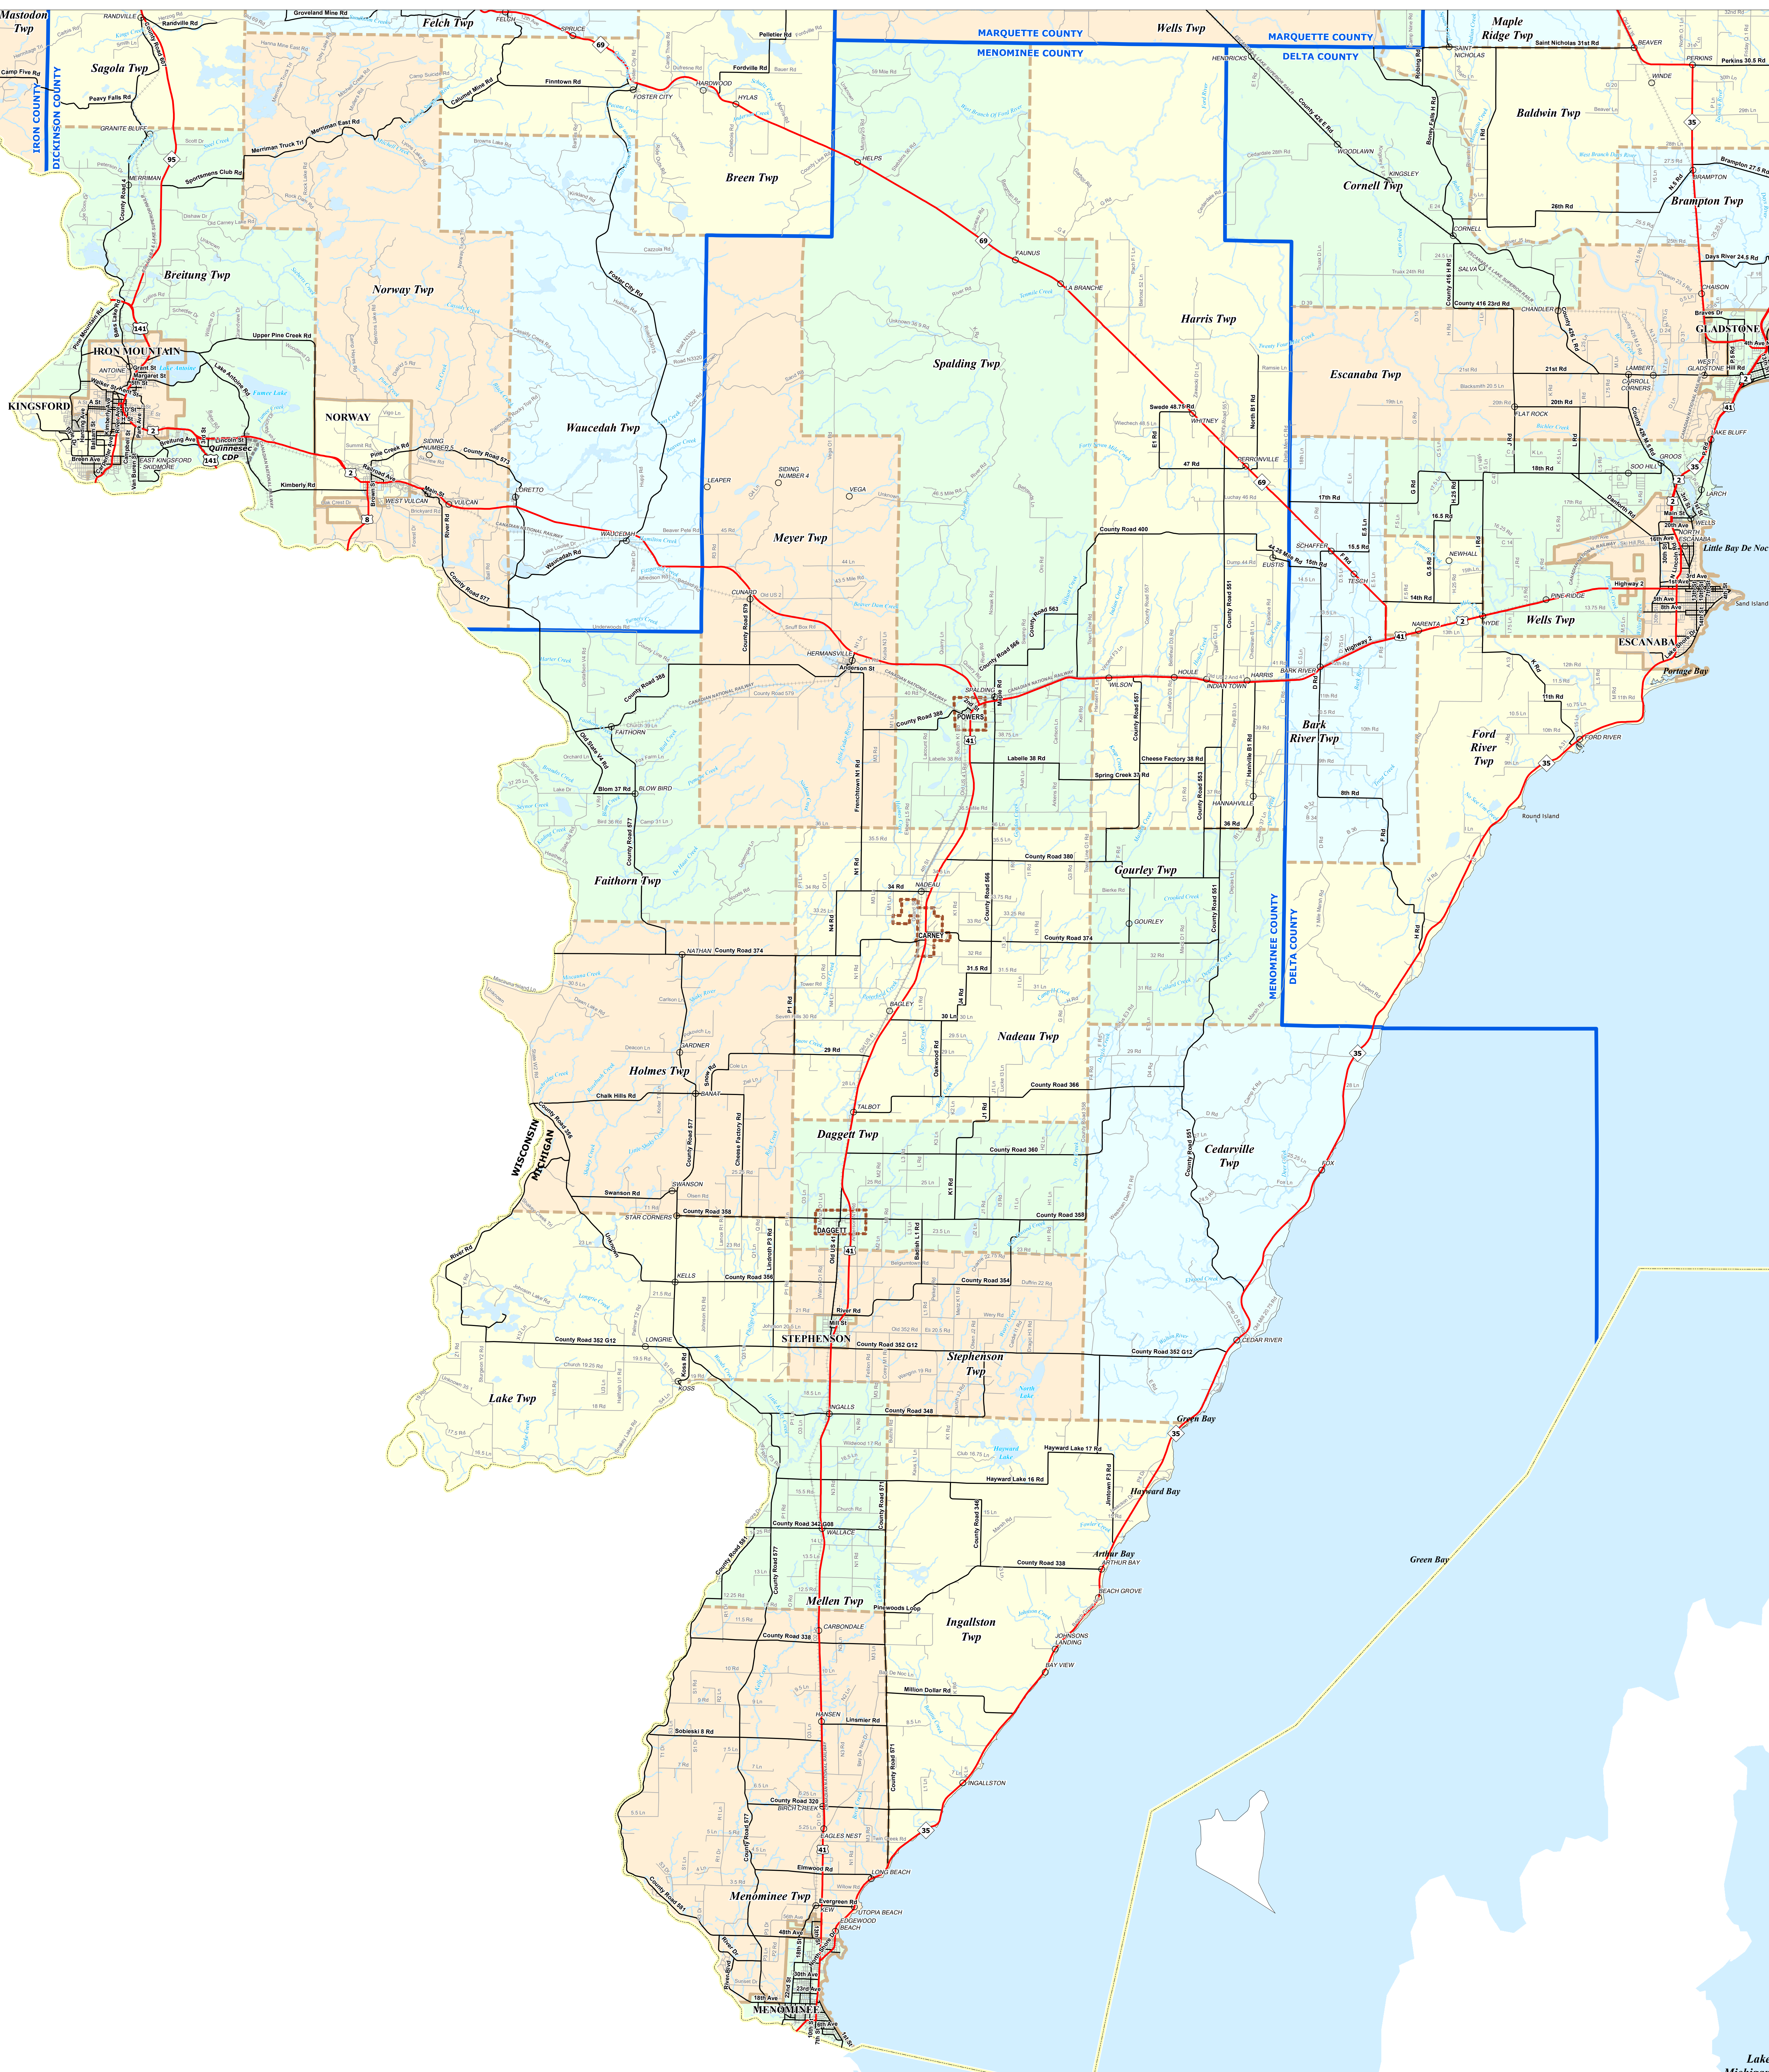

MENOMINEE COUNTY

0 0.5 1 2 Miles

Legend

- City
- Township
- Village
- Census Designated Place
- Unincorporated Place
- County
- State
- Freeway
- Highway
- Primary Road
- Local Road
- Railroad
- Water Feature
- River, Stream, or Drain

Source: Michigan Geographic Framework, v17a